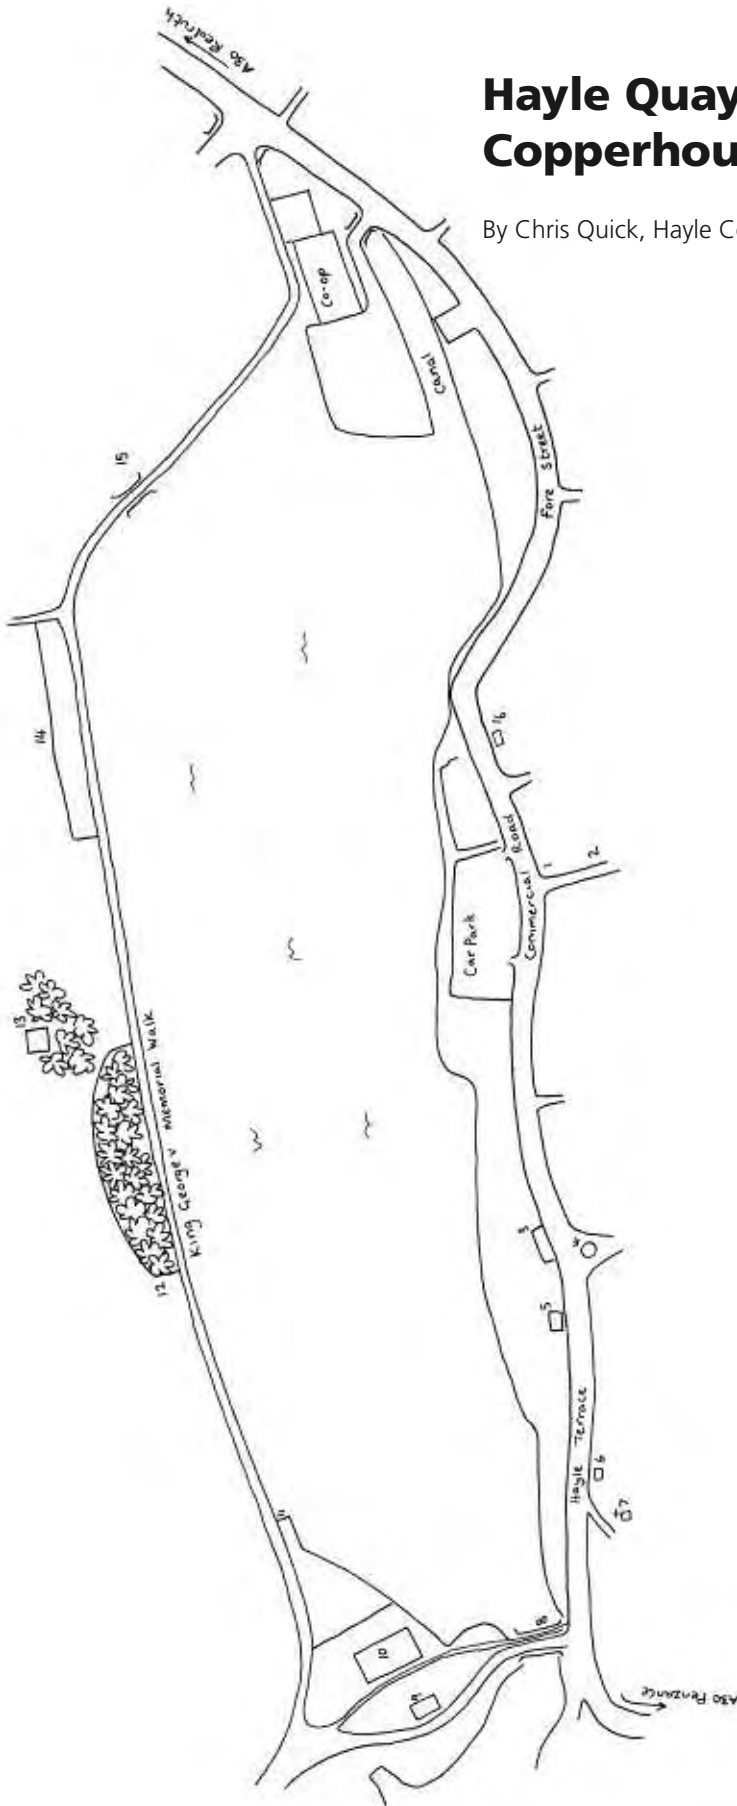

# Hayle Quays and Copperhouse Pool Walk

By Chris Quick, Hayle Community Archive

## Key

- |     |                            |     |                   |
|-----|----------------------------|-----|-------------------|
| 1.  | Cornish Arms               | 11. | Slipway           |
| 2.  | Old Brewery Office         | 12. | Gardens           |
| 3.  | Art Deco buildings         | 13. | Riviere House     |
| 4.  | War Memorial               | 14. | Riviere cottages  |
| 5.  | Passmore Edwards Institute | 15. | Black Bridge      |
| 6.  | Old Carwin dairy           | 16. | Copperhouse shops |
| 7.  | St Elywn's Church          |     |                   |
| 8.  | Swing bridge               |     |                   |
| 9.  | Harbour office             |     |                   |
| 10. | Swimming pool              |     |                   |